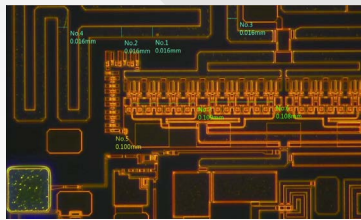

CNS 4K

Leans Magnification: 17x ~ 150x
Working Distance: 50mm ~ 580mm
Field of view: 2.4mm ~ 70mm

CNS 4K PRO

Leans Magnification: 17x ~ 180x
Objective Magnification: 0.7x ~ 5x
Working Distance: 170mm
Field of view: 2.4mm ~ 32mm

Sample Images

Hub Of Technology

Digital Microscope || In-Circuit Tester || PCB Services
Test and Measuring Instruments || Custom Projects

CIRCUIT NODES SOLUTIONS

No.21/1, 18th Main Road, Kempegowda
Layout, Laggere, Bengaluru- 560058
+91 94484 86404 || +91 93536 94356