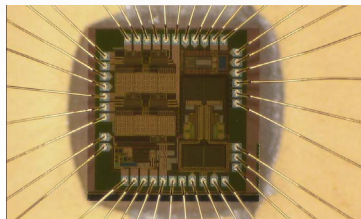

CNS 4K

Leans Magnification: 17x ~ 150x
Working Distance: 50mm ~ 580mm
Field of view: 2.4mm ~ 70mm

CNS 4K PRO

Leans Magnification: 17x ~ 180x
Objective Magnification: 0.7x ~ 5x
Working Distance: 170mm
Field of view: 2.4mm ~ 32mm

Sample Images

Hub Of Technology

Digital Microscope || In-Circuit Tester || PCB Services
Test and Measuring Instruments || Custom Projects

CIRCUIT NODES SOLUTIONS

No.21/1, 18th Main Road, Kempegowda
Layout, Laggere, Bengaluru- 560058
+91 94484 86404 || +91 93536 94356